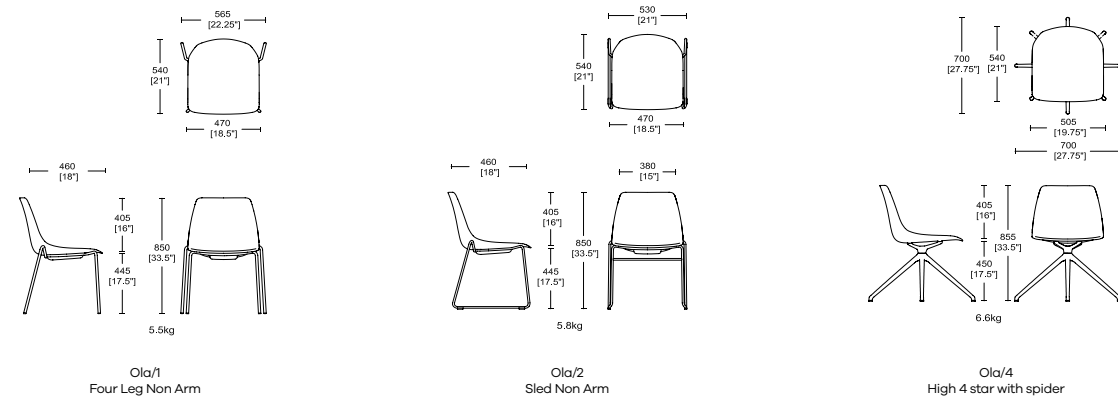

Ola

Specifications