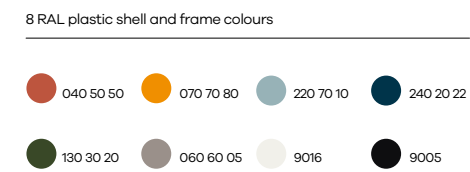

### Shell and frame colours

Custom RAL colours are also available based on a MOQ of 200 pieces of seat and frames. (Extended lead time applies).

Colours may vary slightly to the physical plastic or frame colours. These swatches should only be used as a guide.